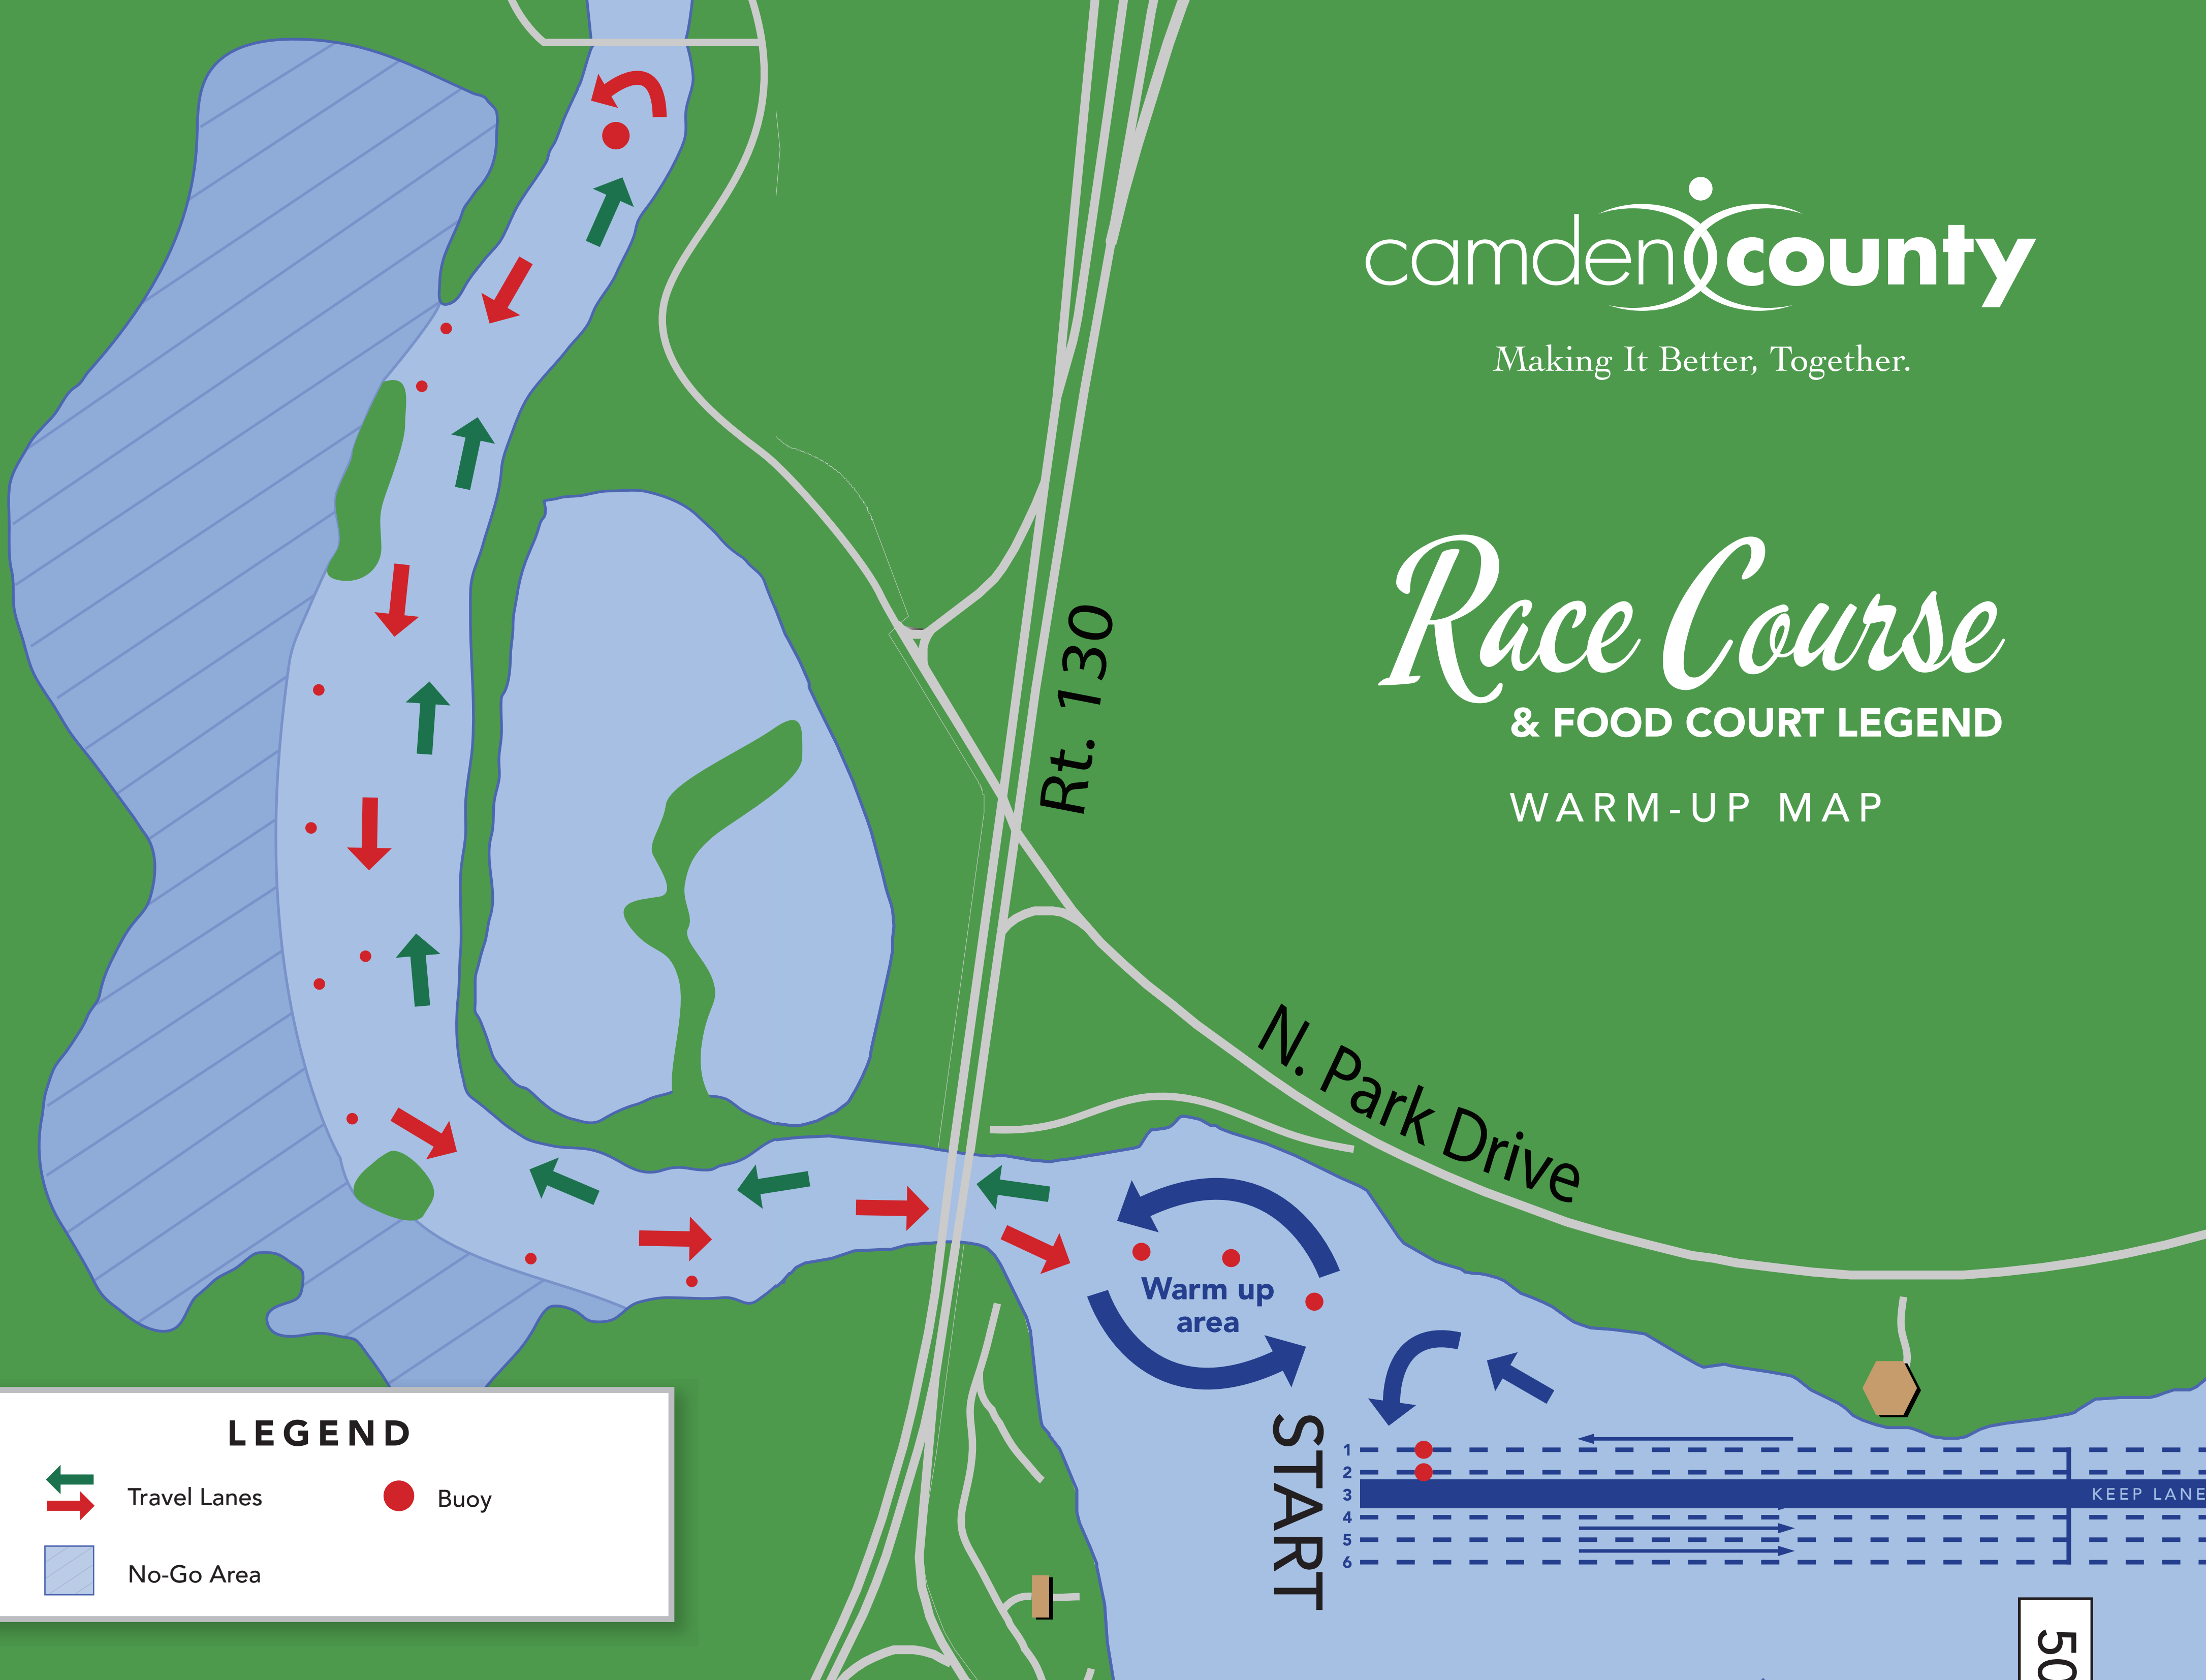

Race Course

& FOOD COURT LEGEND

WARM-UP MAP

LEGEND

Travel Lanes

Buoy

No-Go Area

50